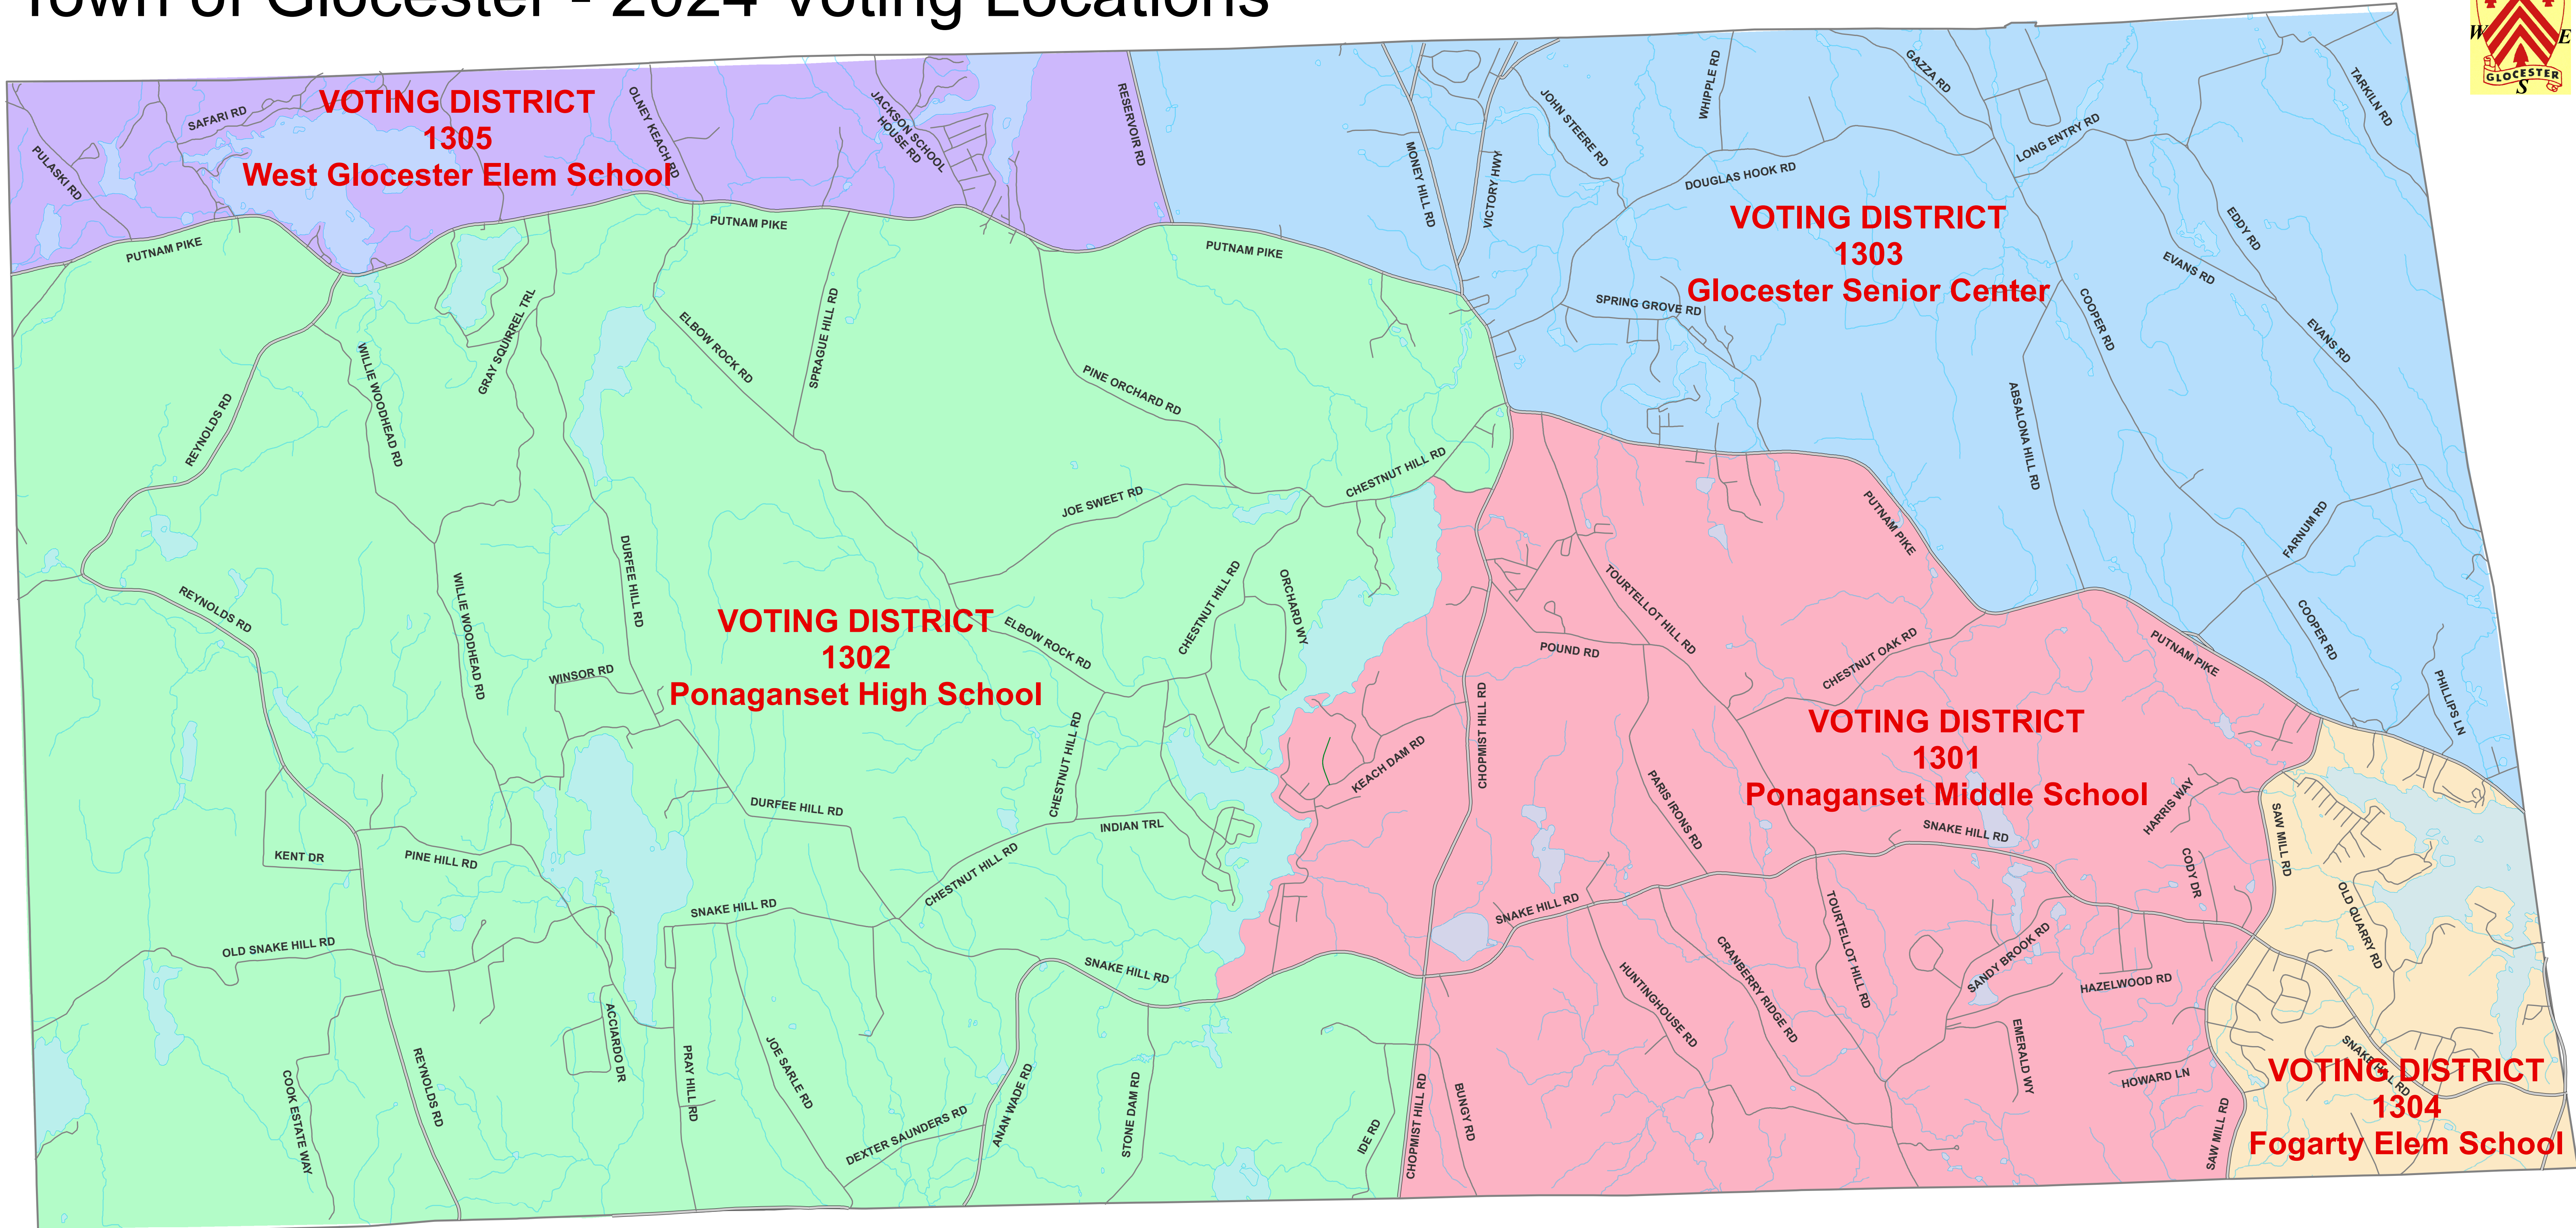

Town of Glocester - 2024 Voting Locations

IMPORTANT INFORMATION:

DUE TO REDISTRICTING IN 2020 YOUR POLLING LOCATIONS MAY HAVE CHANGED.

TO CHECK YOUR DISTRICT, VOTING STATUS, OR PARTY AFFILIATION, YOU MAY CALL THE TOWN CLERK'S OFFICE AT 401-568-6206 EXT 0 OR REFER TO THE SECRETARY OF STATE'S WEBSITE AT

WWW.SOS.RI.GOV

SAMPLE BALLOTS WILL BE AVAILABLE ON THE TOWN'S WEBSITE:

WWW.GLOCESTERRI.GOV

OR AT THE SECRETARY OF STATE'S WEBSITE.

General Election - November 5, 2024

Polls Open 7:00 A.M.

Polls Close 8:00 P.M.